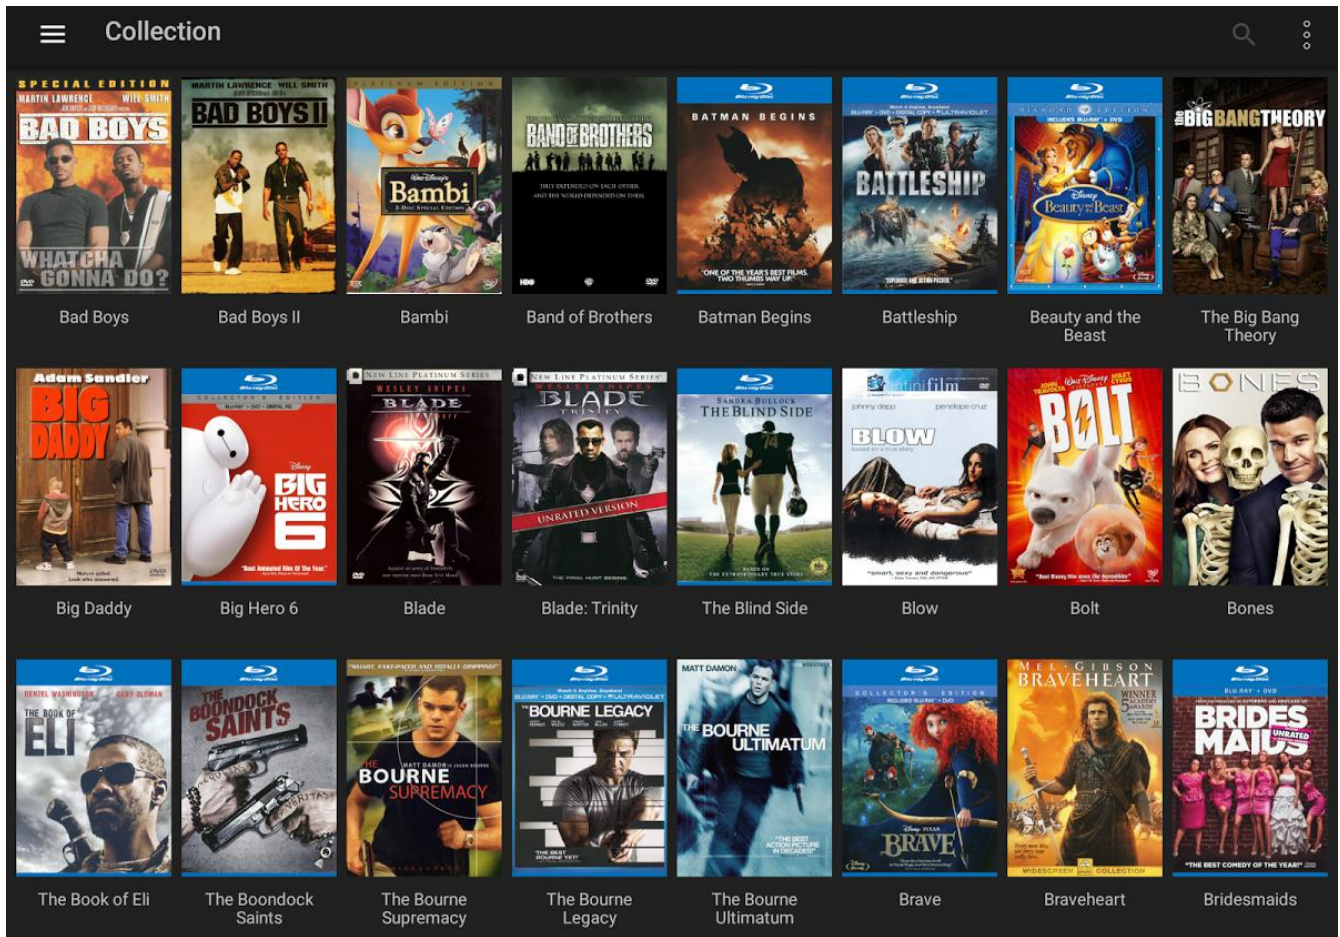

Sell Your Movie on SDM network and receive 65% of all the proceeds per month.
A $29.99 set-up fee is required for this service.

All prices are subjected to change.